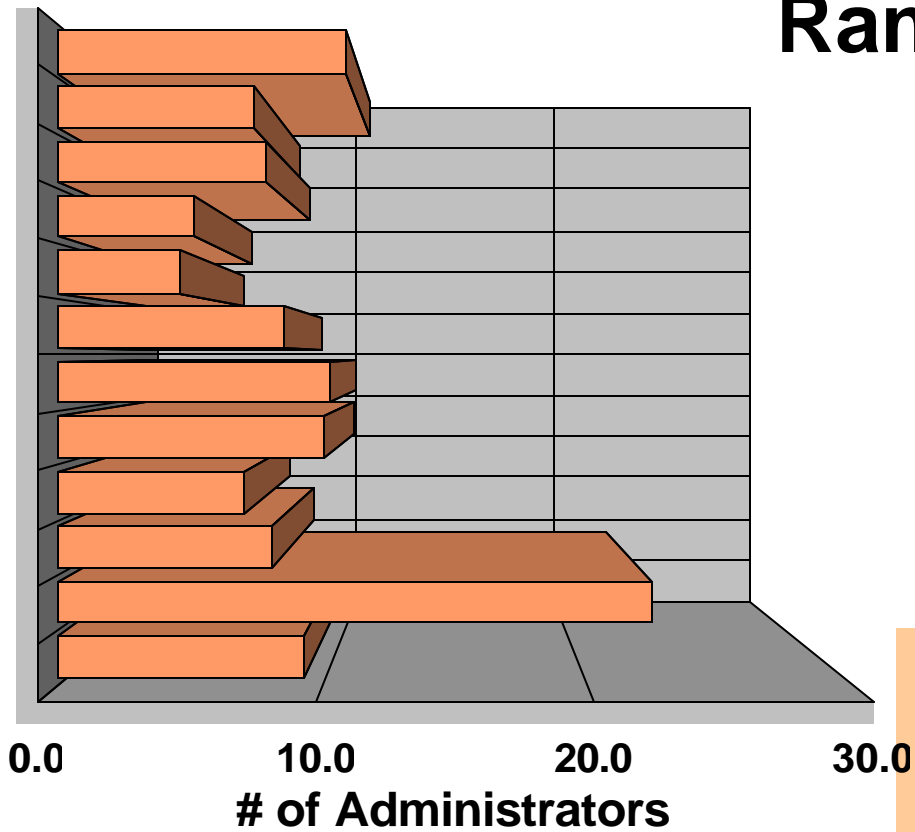

Program Supervision: Directors

Rank=1

Three Village
Commack
NorthPort
Patchogue
Smithtown
West Is.
HHH
Syosset
Massapequa
Oceanside
Great Neck
MEAN

Program Supervision: Chairs

Rank=2

Three Village
Commack
NorthPort
Patchogue
Smithtown
West Is.
HHH
Syosset
Massapequa
Oceanside
Great Neck
MEAN