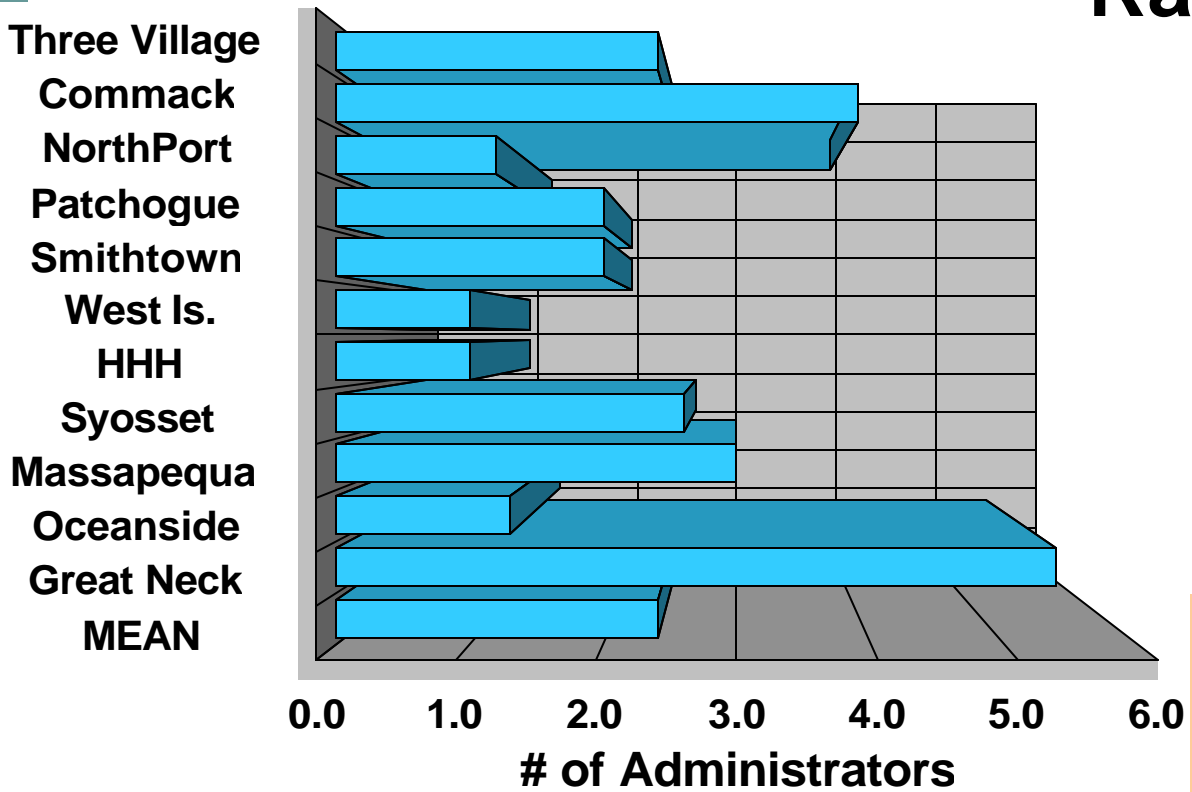

Pupil Personnel Services...

Rank=5