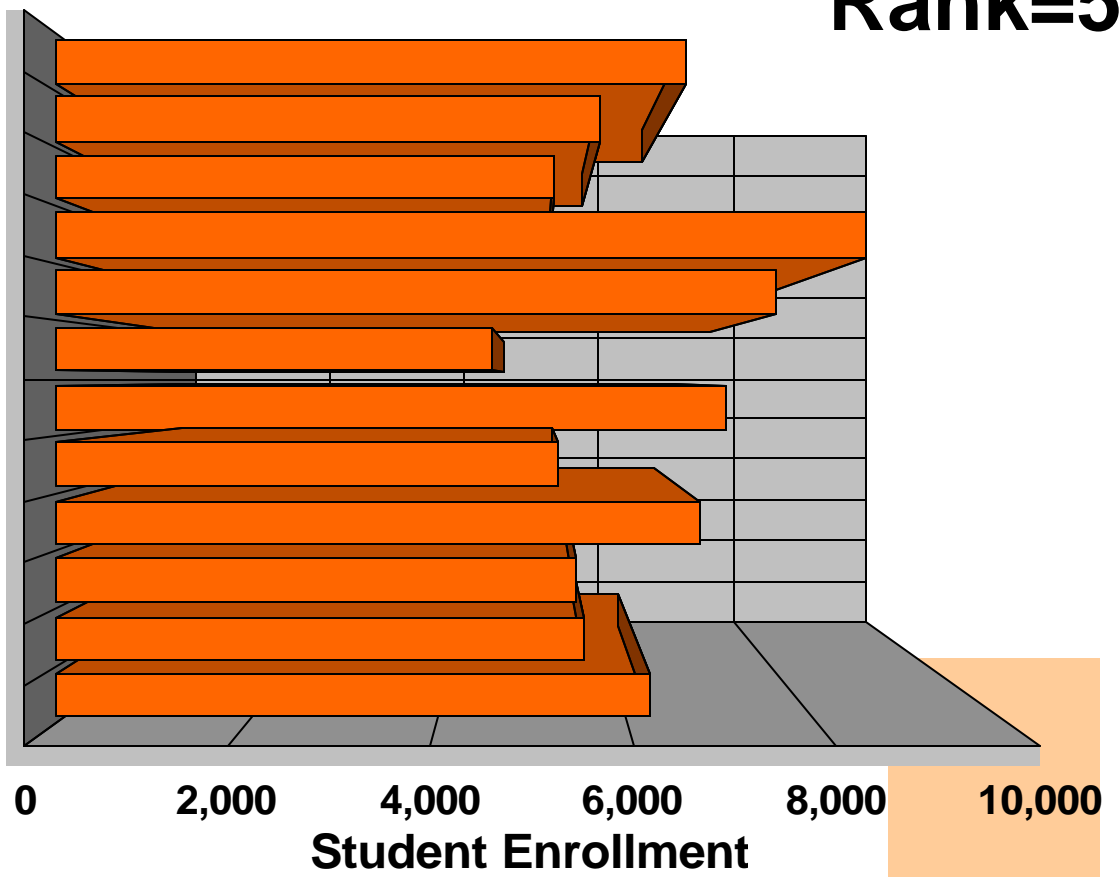

Instructional Benchmarks for District Management

The Analysis...

Comparability...District Enrollment

Rank=5

- Three Village
- Commack
- NorthPort
- Patchogue
- Smithtown
- West Is.
- HHH
- Syosset
- Massapequa
- Oceanside
- Great Neck
- MEAN