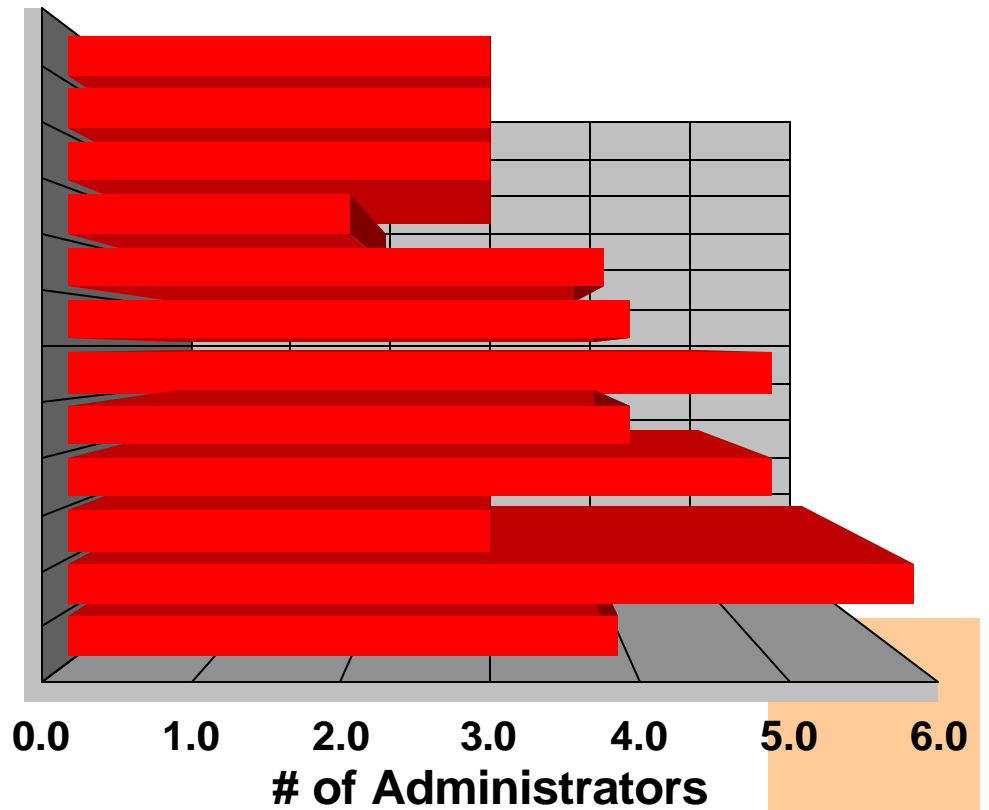

Program Supervision: Directors

Rank=1

Three Village
Commack
NorthPort
Patchogue
Smithtown
West Is.
HHH
Syosset
Massapequa
Oceanside
Great Neck
MEAN

Program Supervision: Chairs

Rank=2

Three Village
Commack
NorthPort
Patchogue
Smithtown
West Is.
HHH
Syosset
Massapequa
Oceanside
Great Neck
MEAN