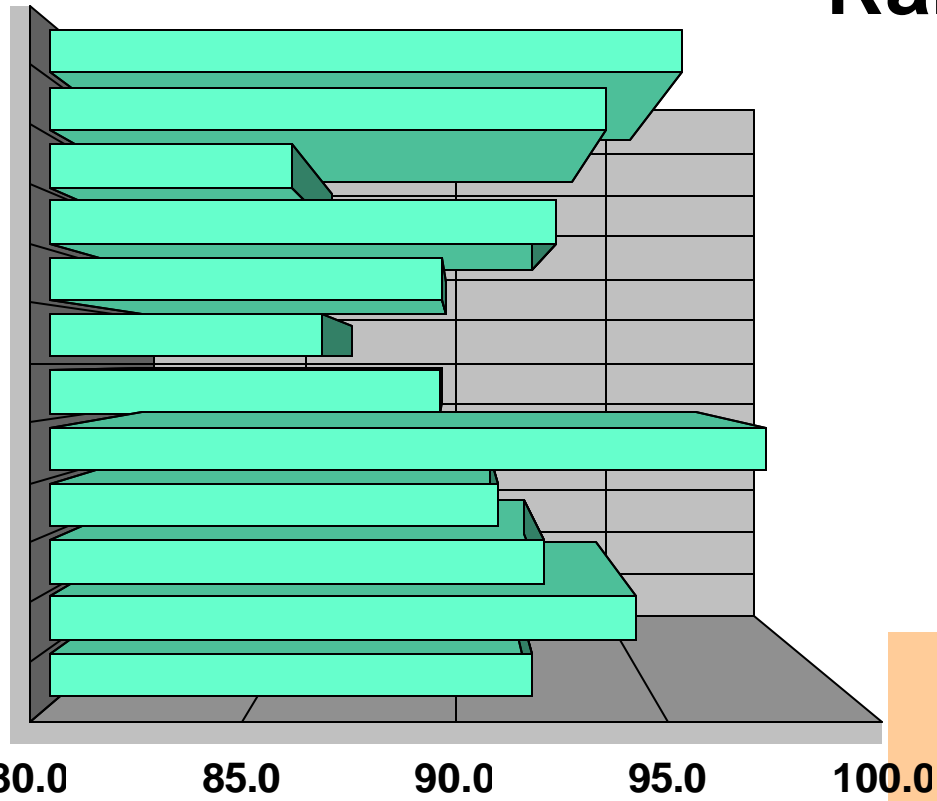

Comparability...% to College

Rank=2

- Three Village
- Commack
- NorthPort
- Patchogue
- Smithtown
- West Is.
- HHH
- Syosset
- Massapequa
- Oceanside
- Great Neck
- MEAN