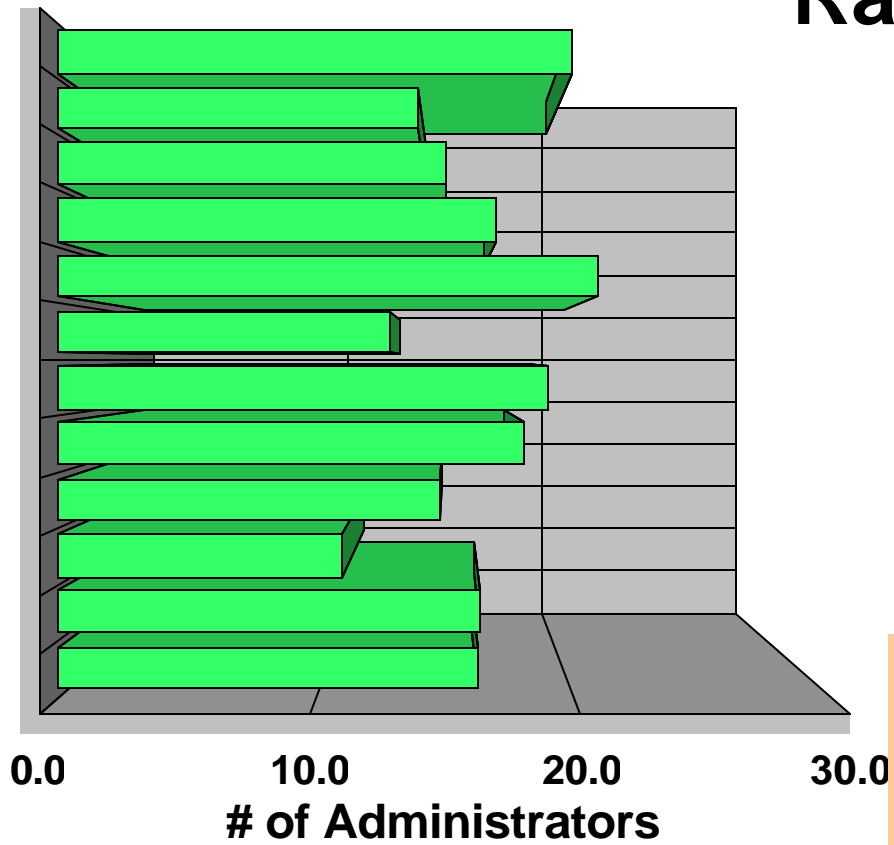

Building Supervisory...

Rank=2

Three Village
Commack
NorthPort
Patchogue
Smithtown
West Is.
HHH
Syosset
Massapequa
Oceanside
Great Neck
MEAN