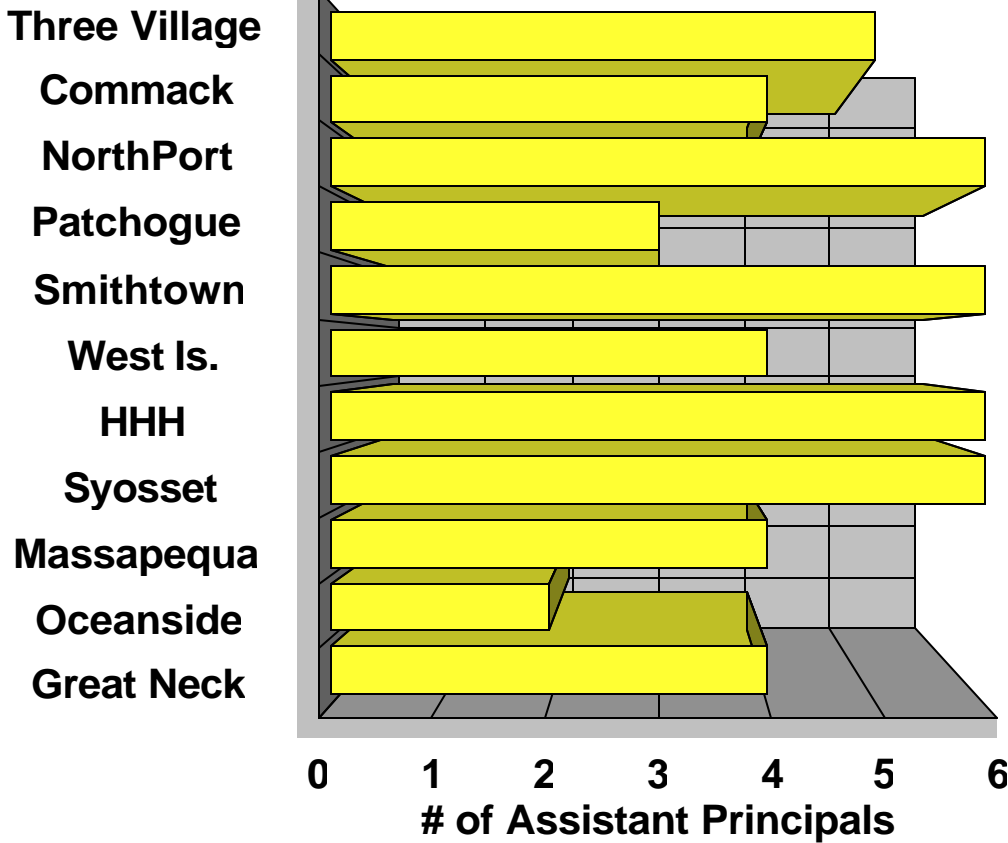

Program Supervision: Directors

Rank=1

Three Village
Commack
NorthPort
Patchogue
Smithtown
West Is.
HHH
Syosset
Massapequa
Oceanside
Great Neck
MEAN

Program Supervision: Chairs

Rank=2

Three Village
Commack
NorthPort
Patchogue
Smithtown
West Is.
HHH
Syosset
Massapequa
Oceanside
Great Neck
MEAN

Building Supervisory...

Rank=2

Three Village
Commack
NorthPort
Patchogue
Smithtown
West Is.
HHH
Syosset
Massapequa
Oceanside
Great Neck
MEAN

Elementary Assistant Principals

Rank=1

- Three Village
- Commack
- NorthPort
- Patchogue
- Smithtown
- West Is.
- HHH
- Syosset
- Massapequa
- Oceanside
- Great Neck

Secondary Assistant Principals

Rank=5

Pupil Personnel Services...

Rank=5

Total Administrators...

Rank=2

Three Village
Commack
NorthPort
Patchogue
Smithtown
West Is.
HHH
Syosset
Massapequa
Oceanside
Great Neck
MEAN