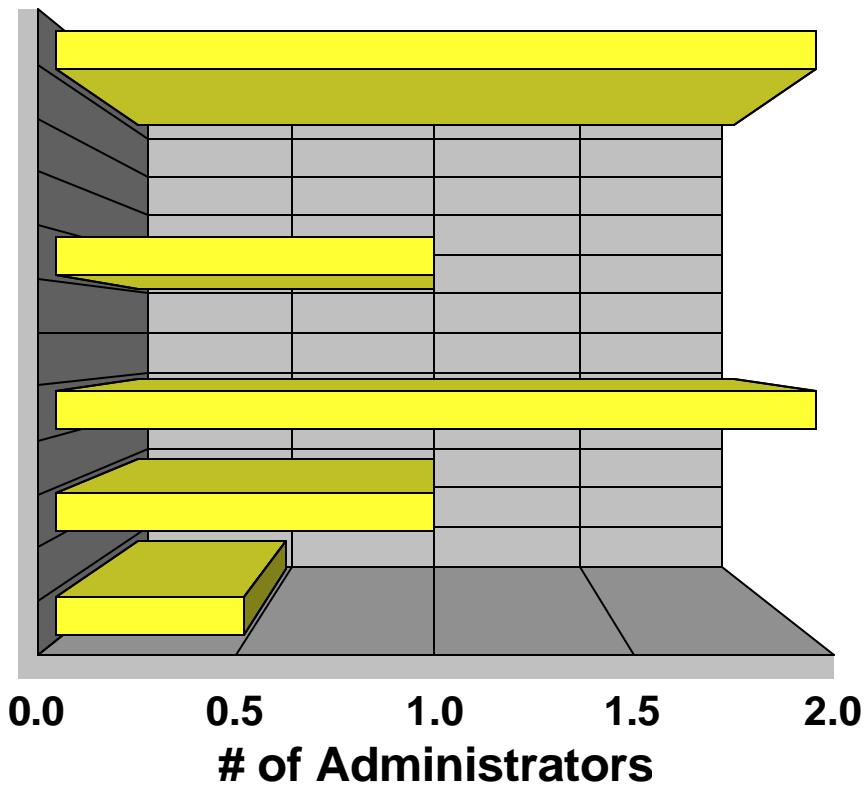

Program Supervision: Directors

Rank=1

Three Village
Commack
NorthPort
Patchogue
Smithtown
West Is.
HHH
Syosset
Massapequa
Oceanside
Great Neck
MEAN

Program Supervision: Chairs

Rank=2

Three Village
Commack
NorthPort
Patchogue
Smithtown
West Is.
HHH
Syosset
Massapequa
Oceanside
Great Neck
MEAN